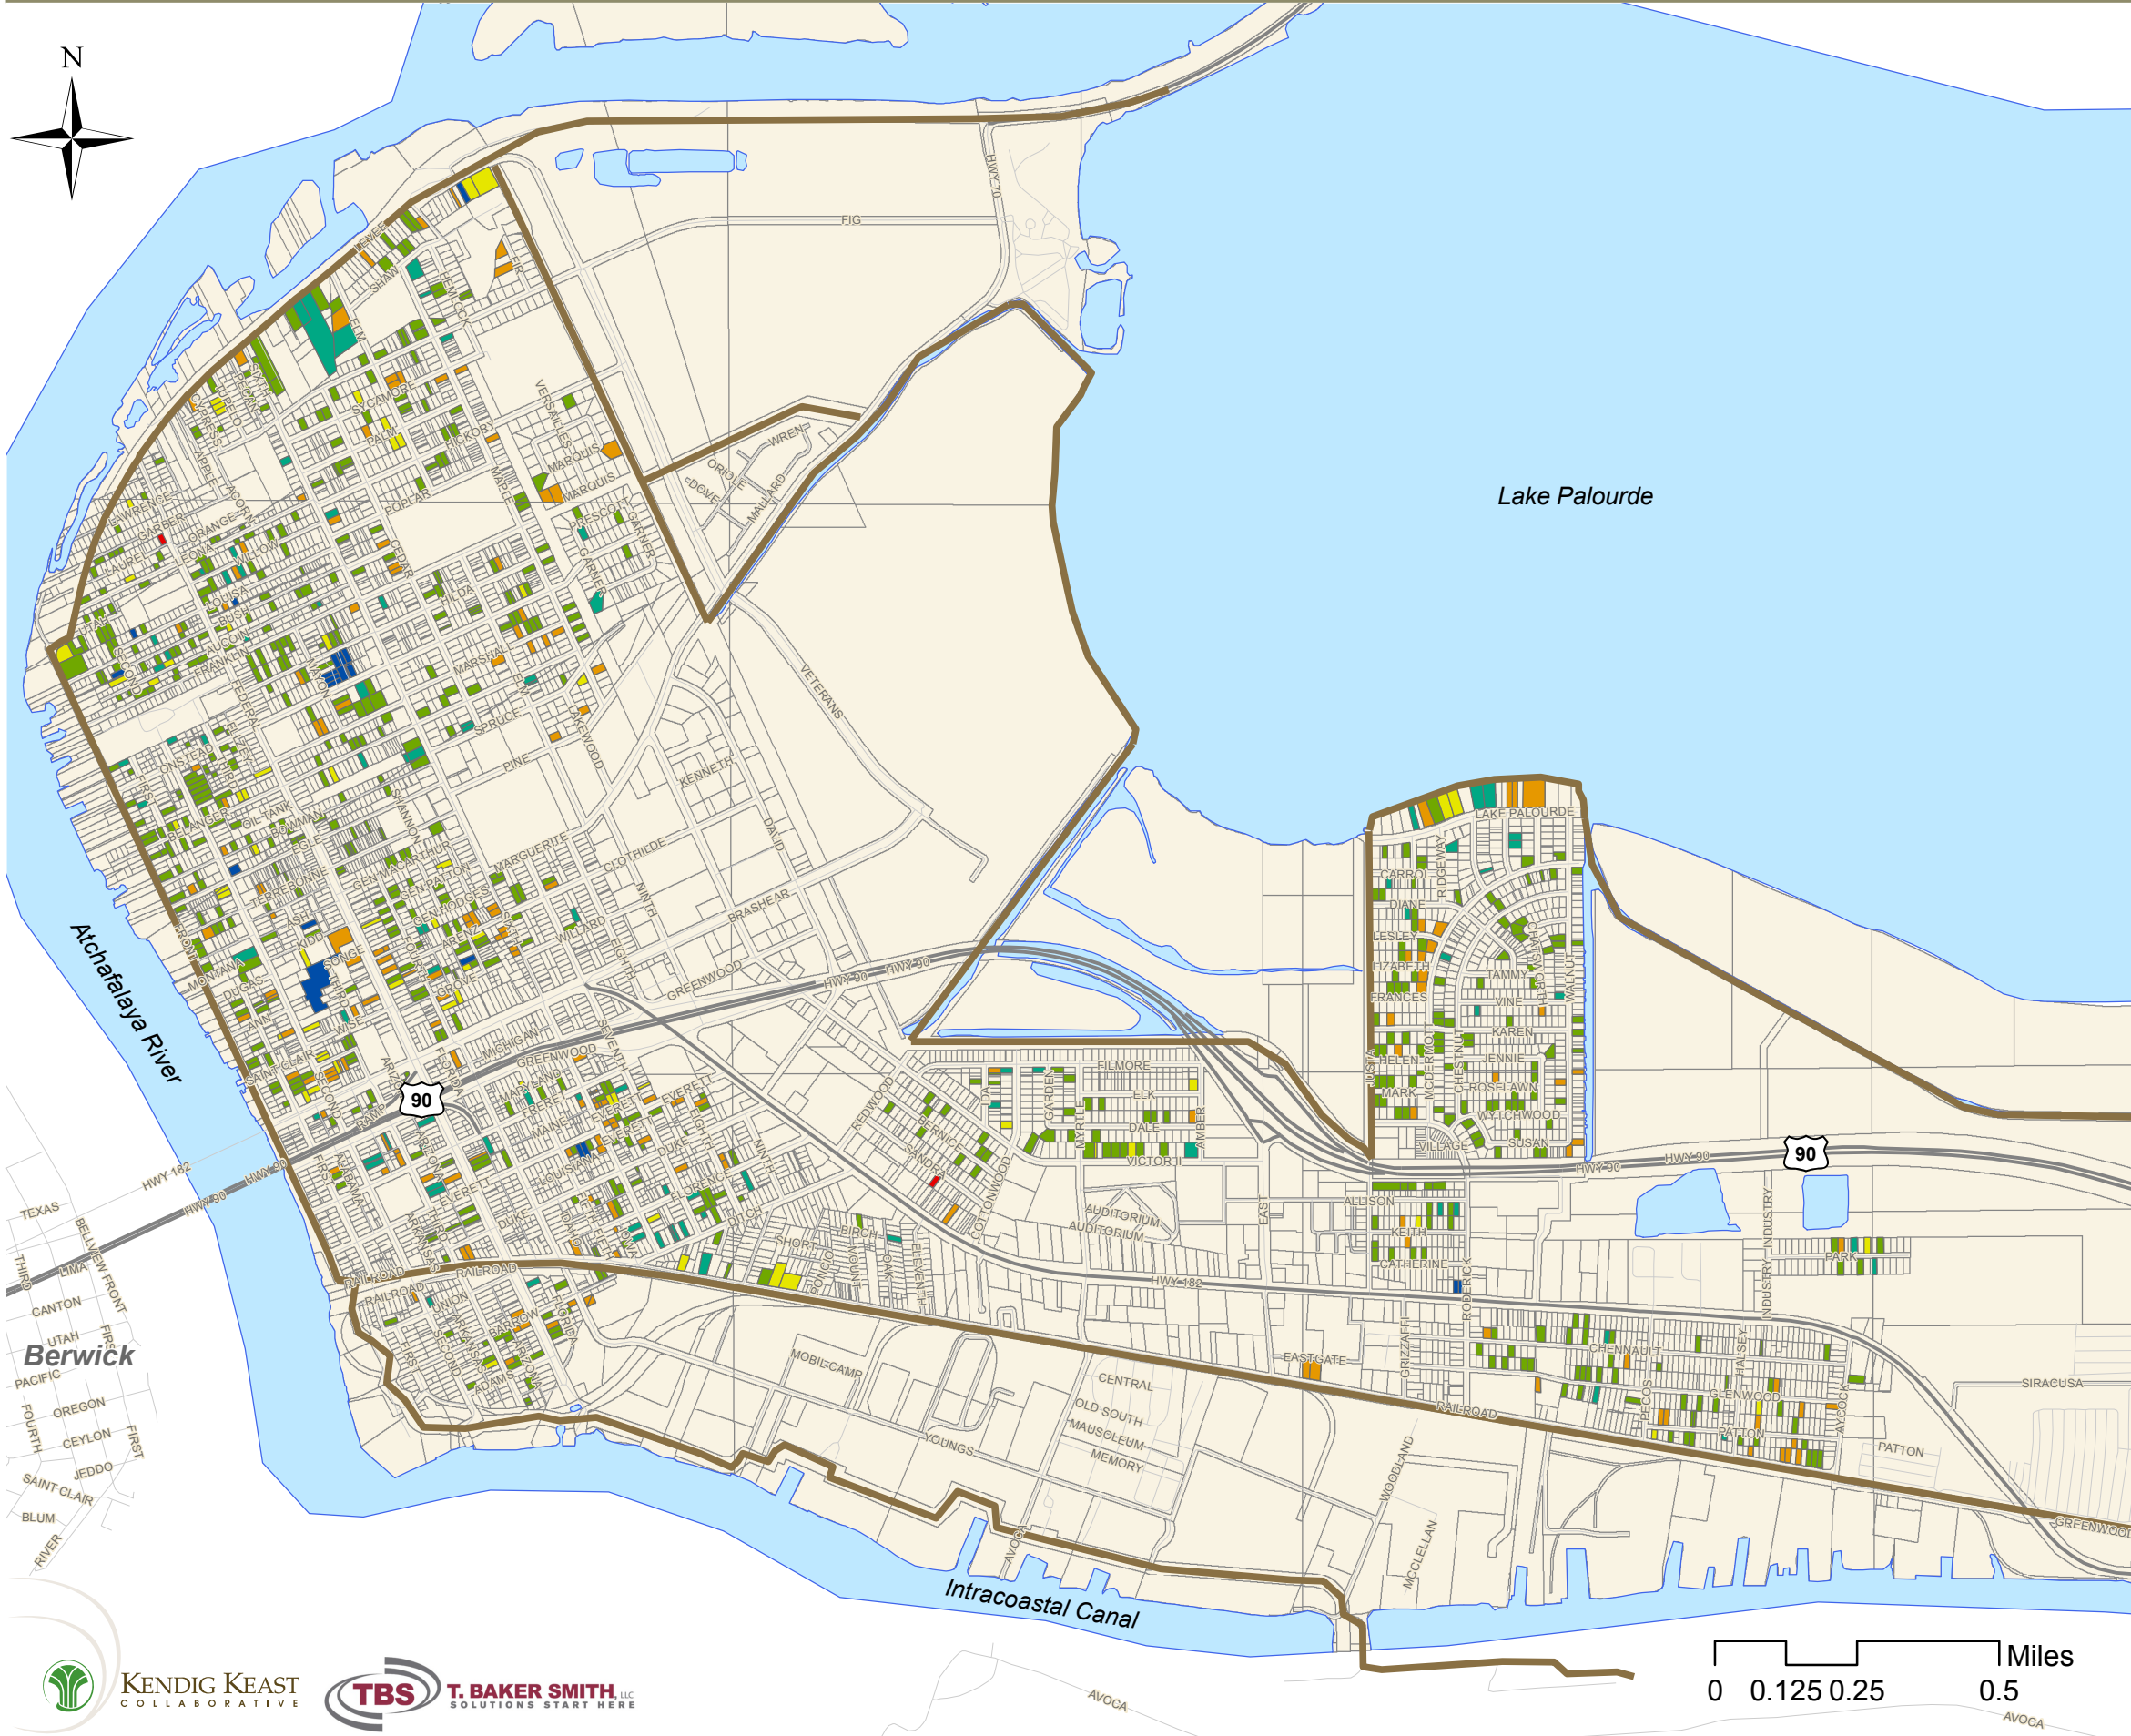

Map 1.4 Accessory Structures

Legend

- Commercial Office
- Car Port
- Garage
- Residence
- Shop/Shed
- Trailer
- Levees
- Water

Morgan City